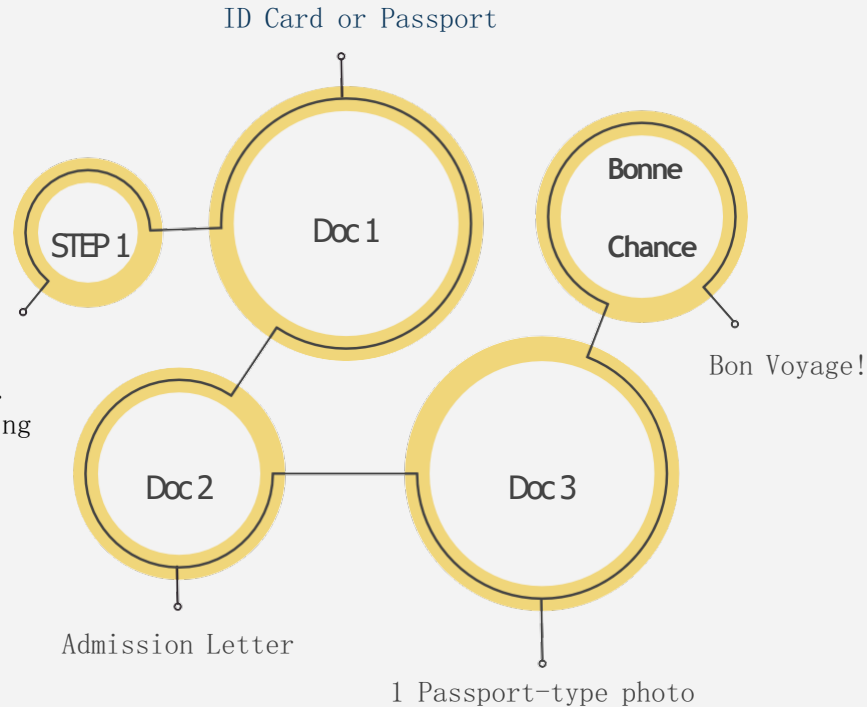

With the support of the
Erasmus+ Programme
of the European Union

Students should go to the International Cooperation Office to be enrolled and getting their student cards. They should bring the following documents: